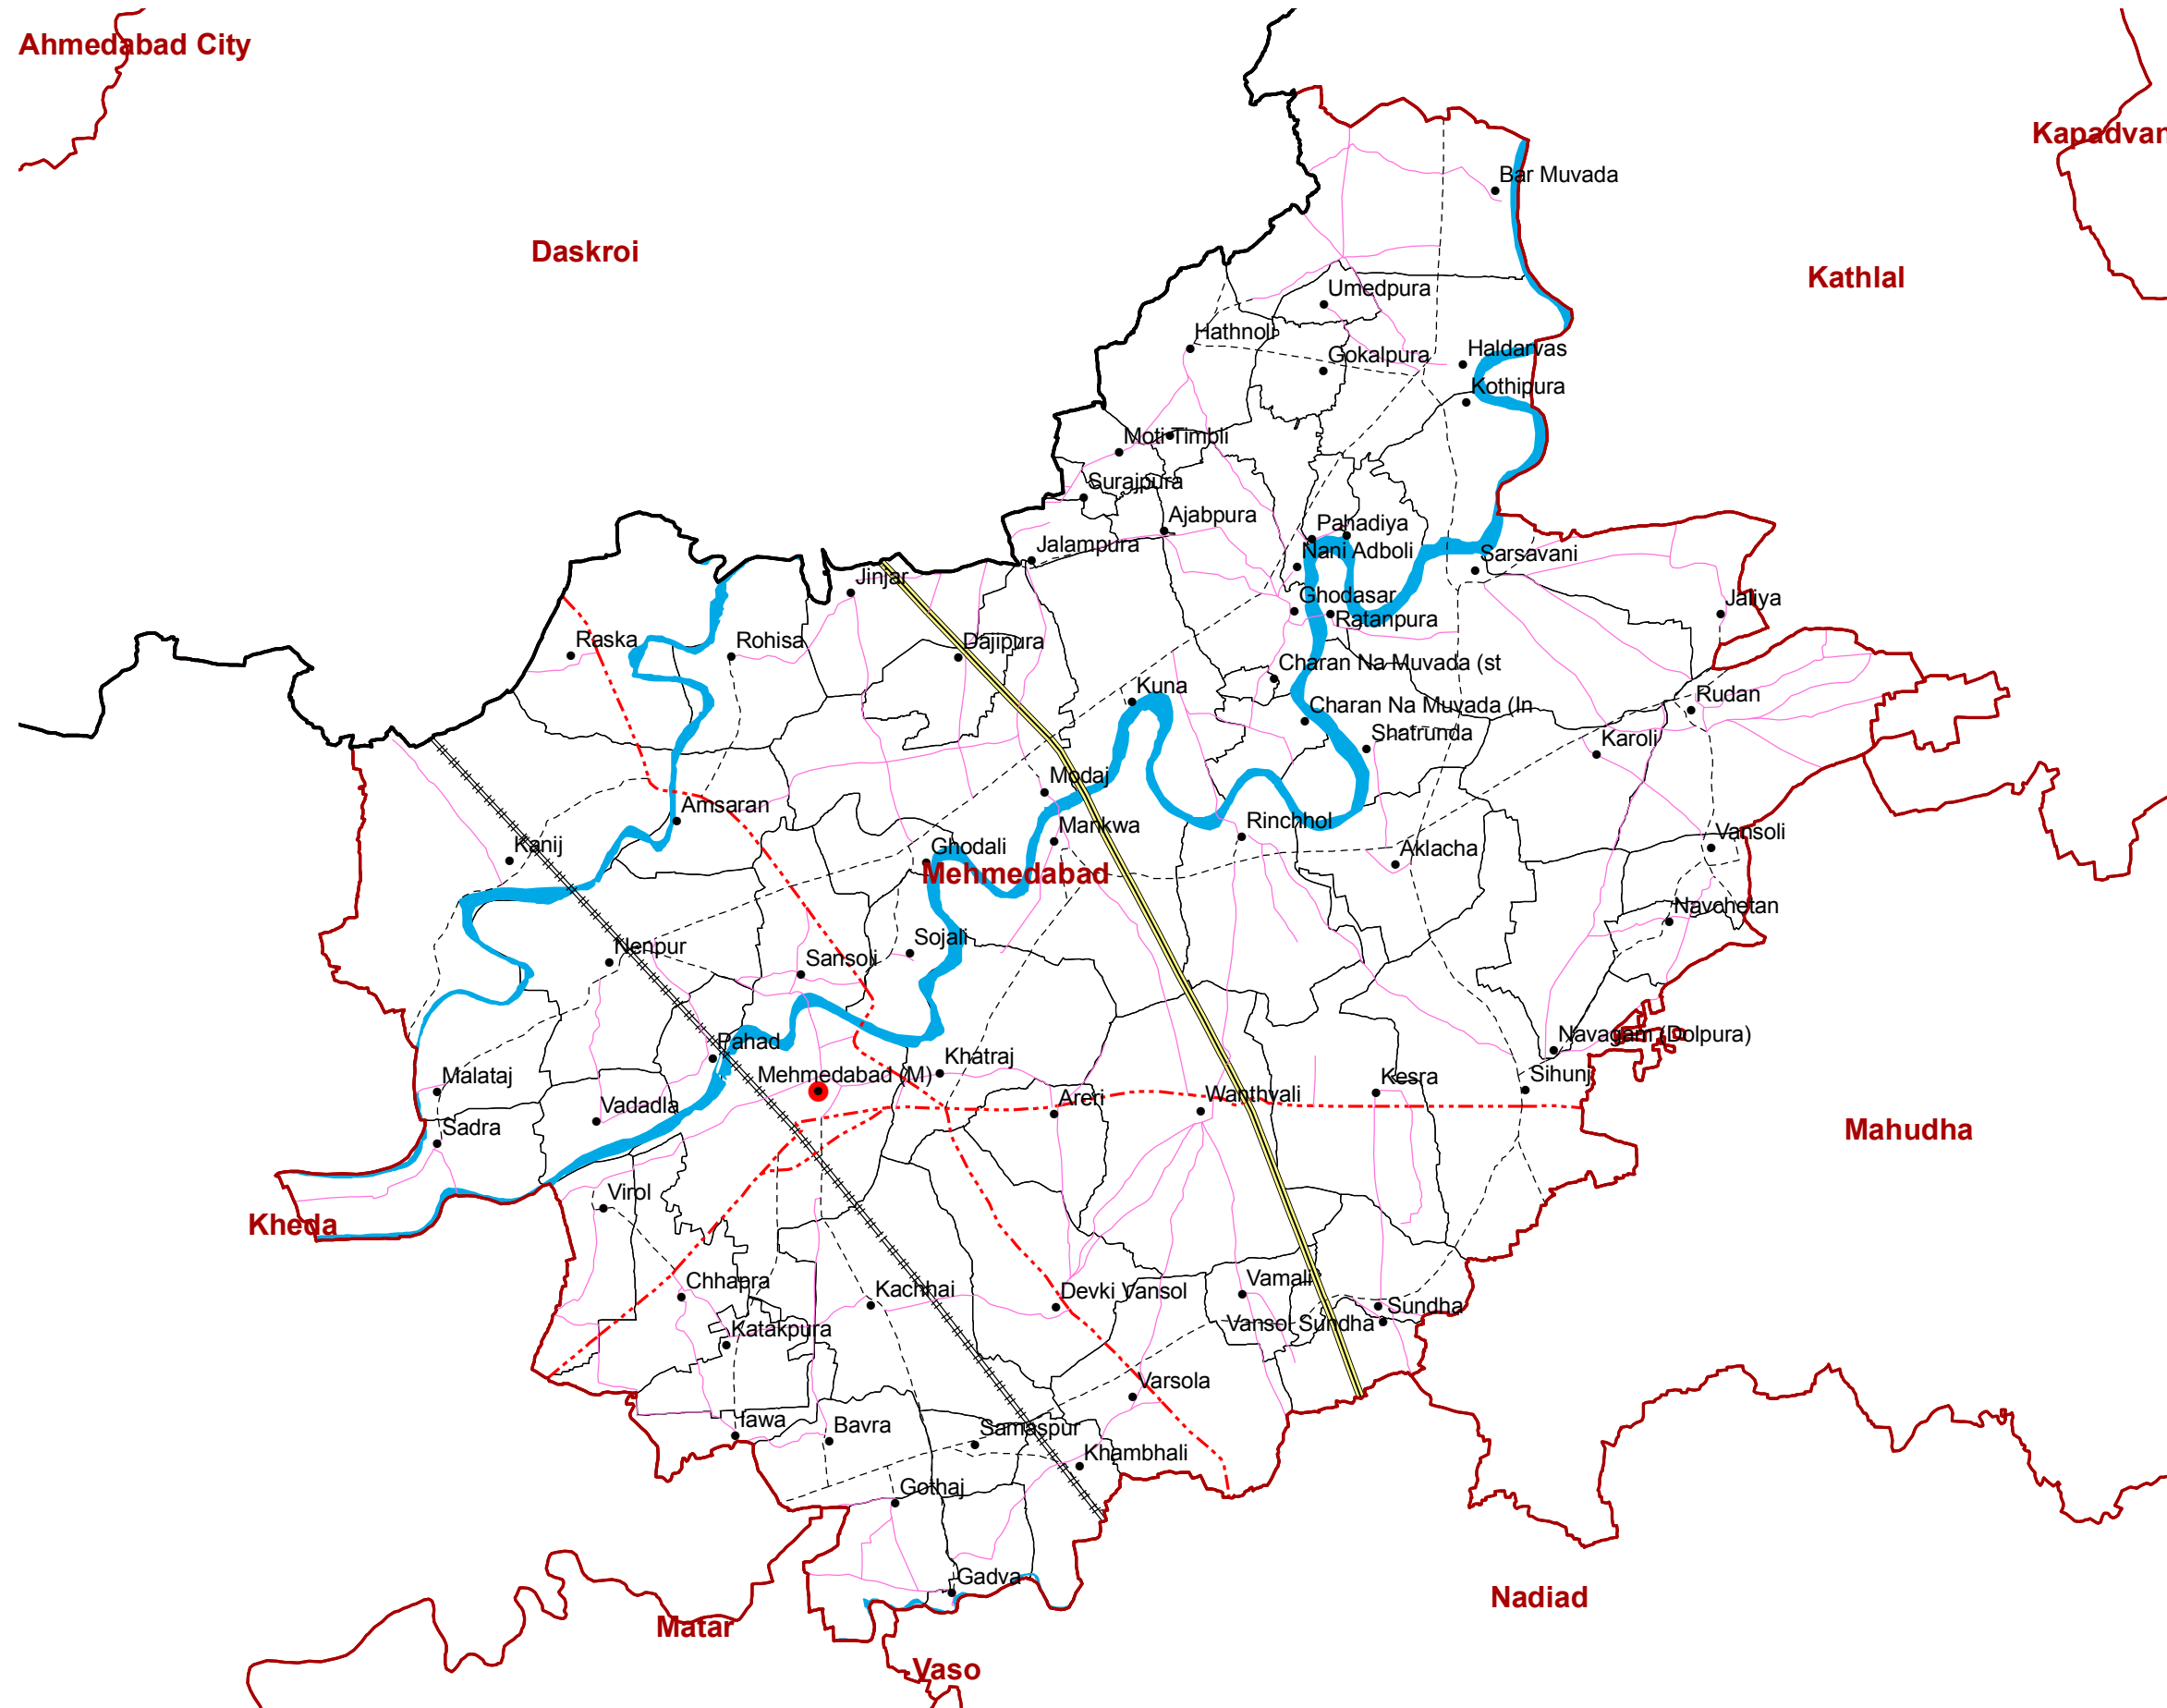

Ahmedabad City

Daskroi

Kapadvanj

Kathlal

Legend

- Settlement
- Taluka Head Quarter
- Village Boundary
- Taluka Boundary
- District Boundary
- River
- Railway
- Road**
- Expressway
- National Highway
- State Highway
- District Road
- Village Road

Kheda

Mahudha

Matar

Nadiad

Vaso

Data Source:

Settlement commissionerate and Land Record

Prepared By: